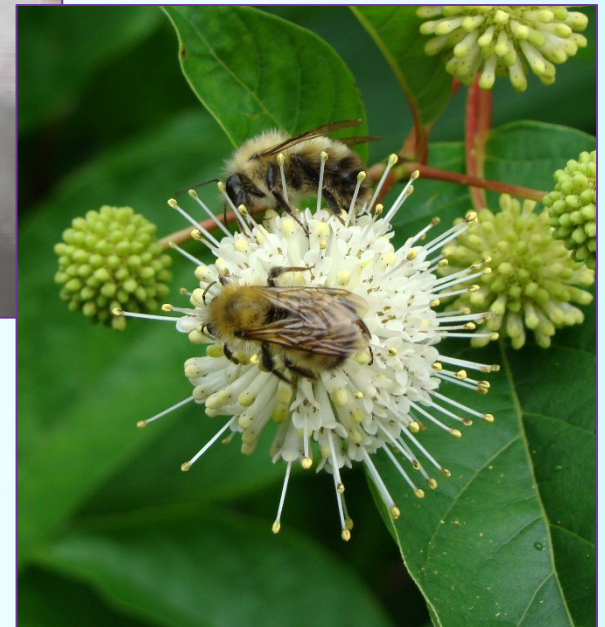

Constraints & Opportunities

Constraints:

- Social Distancing
- Short-Time Frame
- Small Budget
- Growers Availability

Opportunities:

- Staff Involvement
- Strong Public Interest
- Mission Alignment/Branding
- Revenue!

**From this . . .
To THIS**